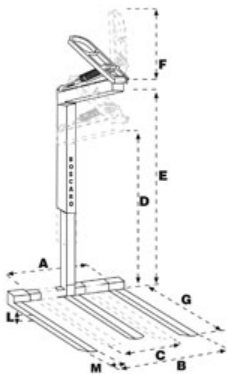

CRANE FORKS

Telescopic self levelling crane fork

MBRA

Automatic adjustment and telescopic loading height
Available with self levelling pins and also galvanized
Available also with predisposition for protection net

MODEL	CAPACITY (kg)	DIMENSIONS (mm)									WEIGHT (kg)
		A	B	C	D	E	F	G	L	M	
MBRA-10	1000	1000	1000	300	1000	1450	700	1000	25	90	131
MBRA-15	1500	1000	1000	300	1000	1600	700	1000	30	90	155
MBRA-20	2000	1000	1000	300	1200	1800	700	1000	35	100	170
MBRA-25	2500	1000	1000	300	1200	1800	700	1000	35	120	240
MBRA-30	3000	1000	1000	300	1200	1800	700	1000	35	120	250